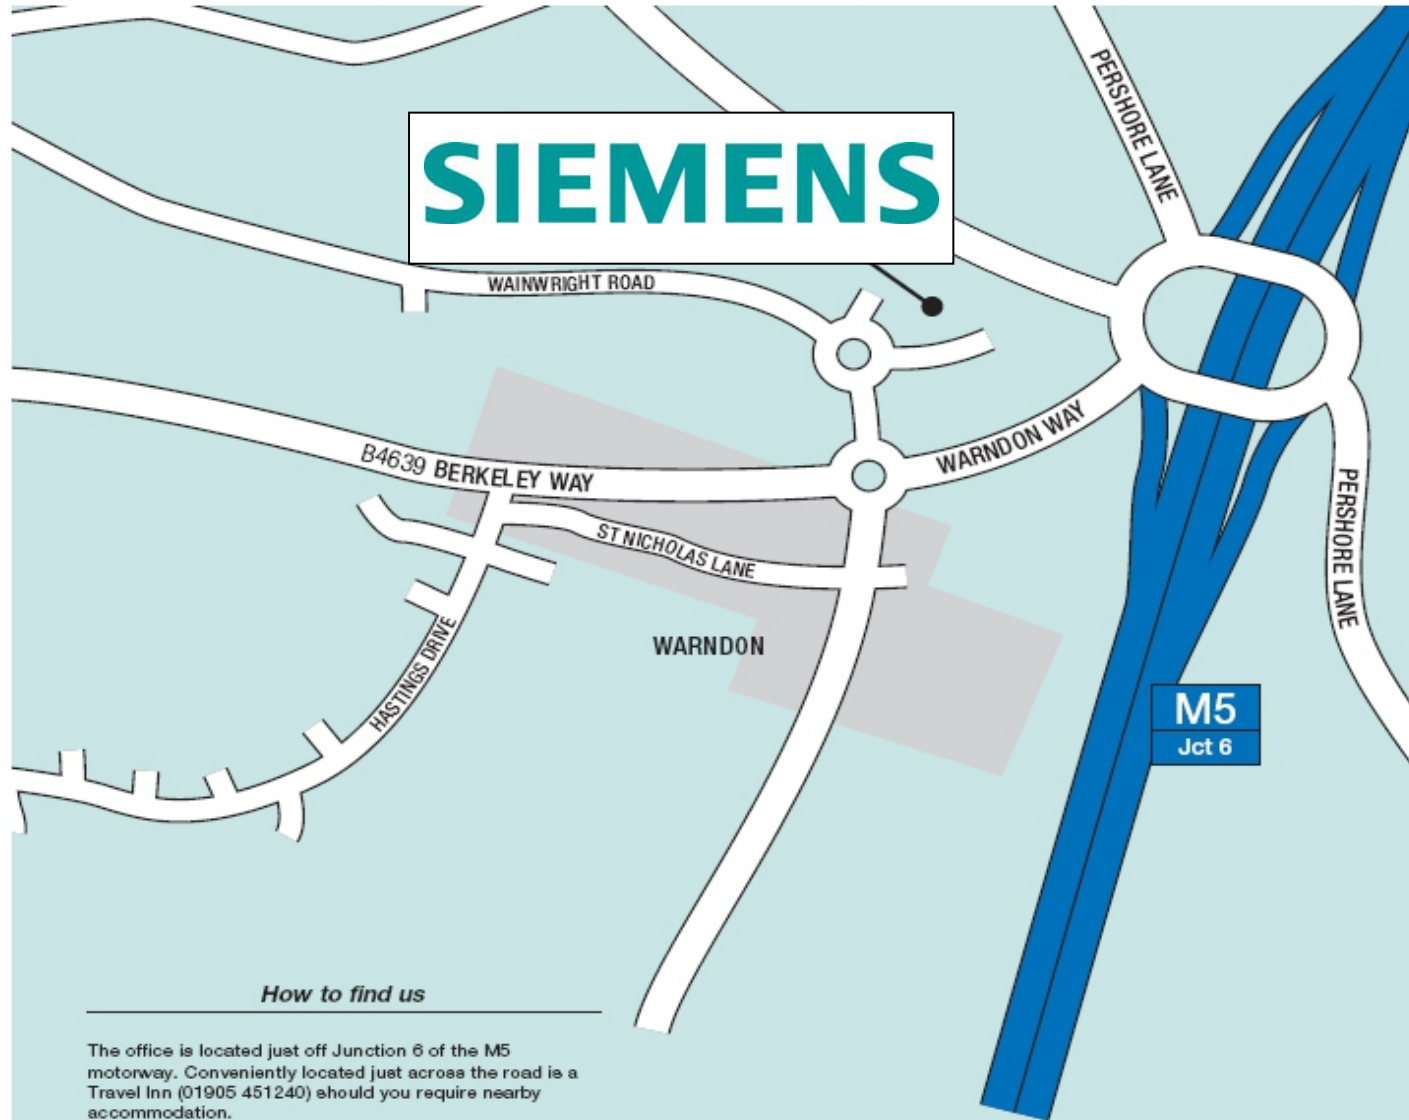

# SIEMENS

Siemens Mobility, Traffic Solutions  
Century House  
Bridgwater Road  
Worcester  
WR4 9ZQ

Tel: 01905 450850  
Fax: 01905 450550

## How to find us

The office is located just off Junction 6 of the M5 motorway. Conveniently located just across the road is a Travel Inn (01905 451240) should you require nearby accommodation.

### Exiting M5 approaching from South:

Take the First turning off the motorway roundabout onto Warndon Way and proceed to the next roundabout. Take the Right hand exit into Wainwright Road. At the next mini roundabout, take the Right hand exit again into Bridgwater Road and Siemens is just on the left.

### Exiting M5 approaching from North:

From the motorway roundabout, take the Third exit onto Warndon Way and proceed to the next roundabout. Take the Right hand exit into Wainwright Road. At the next mini roundabout, take the Right hand exit again into Bridgwater Road and Siemens is just on the left.