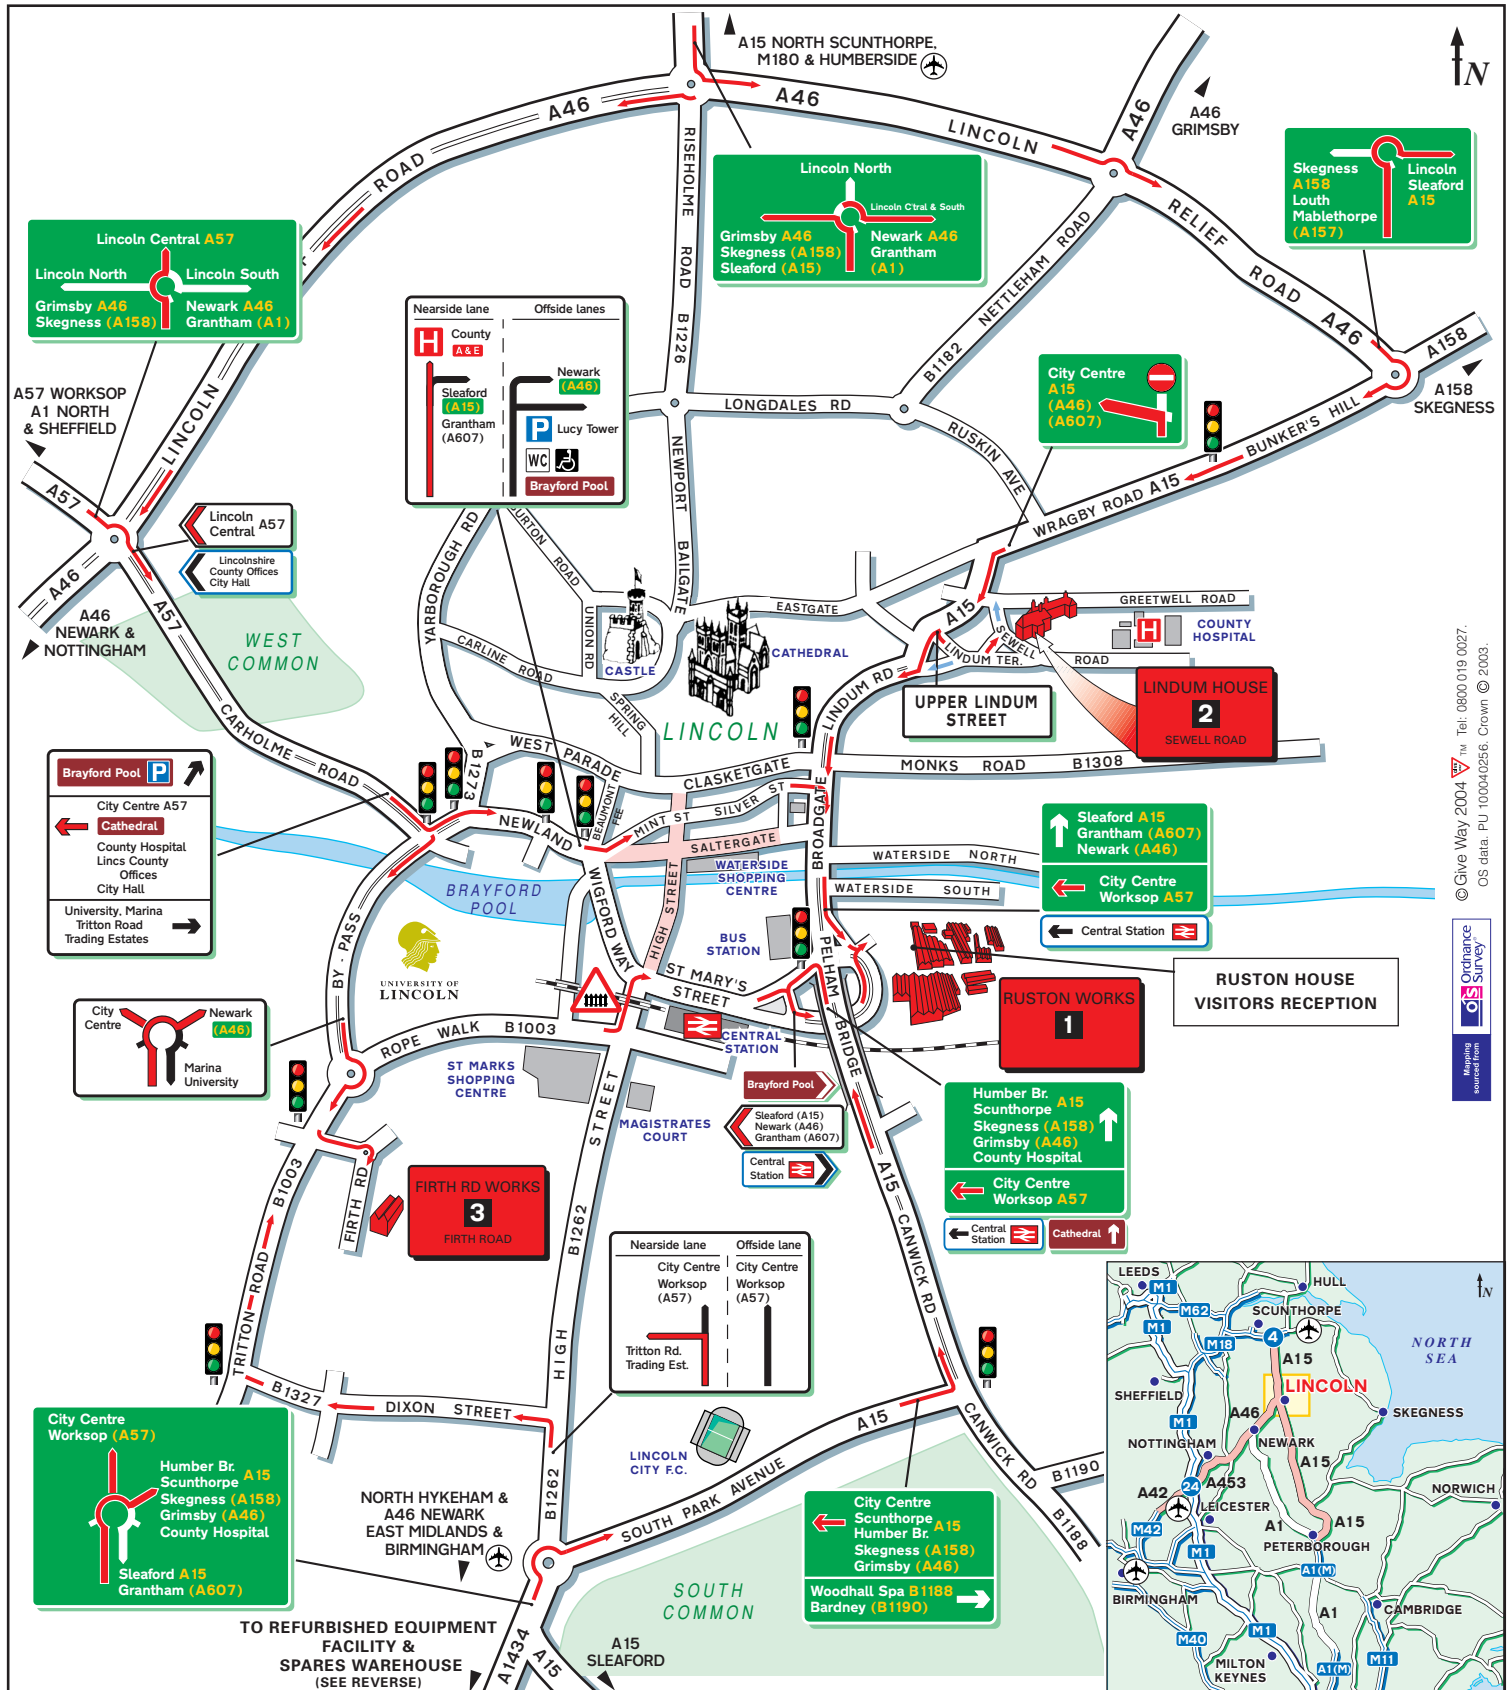

Siemens Industrial Turbomachinery Ltd How to find us

By Rail.
Lincoln Central Railway Station,
St. Mary's Street, Lincoln, LN5 7EW.
Tel: (enquiries); 0845 7484950

By Car.
From London or the south east,
Lincoln can be reached by the A1
and A46 or M1 and A46. From the
north access from the M180, via
junction 4 and the A15.

By Air.
East Midlands International Airport. Journey time
approximately 75 mins. M1(j24), A453 Nottingham,
A52 and A46 Newark, enter Lincoln from the south.

Humber International Airport. Journey time
approximately 45 mins. Follow signs to the M180, exit
junction 4, enter Lincoln from the north.

Birmingham International Airport. Journey time
approximately 120 mins. Follow signs for M42 /A42
(northbound), join A453 and follow directions as from
East Midlands.

- 1 Ruston Works,**
PO Box 1, Waterside South, Lincoln, LN5 7FD
Tel: 01522 584000 Fax: 01522 584900
- 2 Lindum House,**
Sewell Road, Lincoln, LN2 5RY
Tel: 01522 584976 Fax: 01522 568152
- 3 Firth Road Works,**
Firth Road, Lincoln, LN6 7AA
Tel: 01522 584000 Fax: 01522 584900

www.siemens.com/industrial-turbines

© Give Way 2004. Tel: 0800 019 0027.
OS data. PU 100040256. Crown © 2003.

Map data sourced from
Ordnance Survey