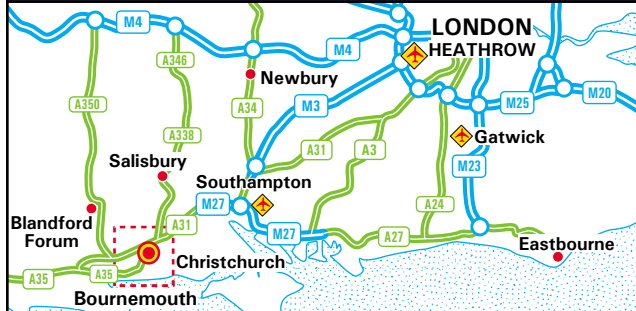

VAI UK

VOEST - ALPINE
INDUSTRIEANLAGENBAU

Loewy House - 11, Enterprise Way - Aviation Park West
Bournemouth International Airport
Christchurch - Dorset BH23 6EW
Tel: 01202 331 000 - Fax: 01202 581 851
www.vai.co.uk

From the M27

- Travel Westbound on the M27 and continue onto the A31.
- Join the A338 towards Bournemouth.
- Leave the A338 at the first exit (signposted to Bournemouth International Airport) and join the B3073 towards the Airport.
- Turn left at the first roundabout, continue past the Airport on the right-hand side, then turn right at the next roundabout onto Chapel Gate (see inset).
- Straight on into Enterprise Way, VAI is located on left-hand side before next mini roundabout.