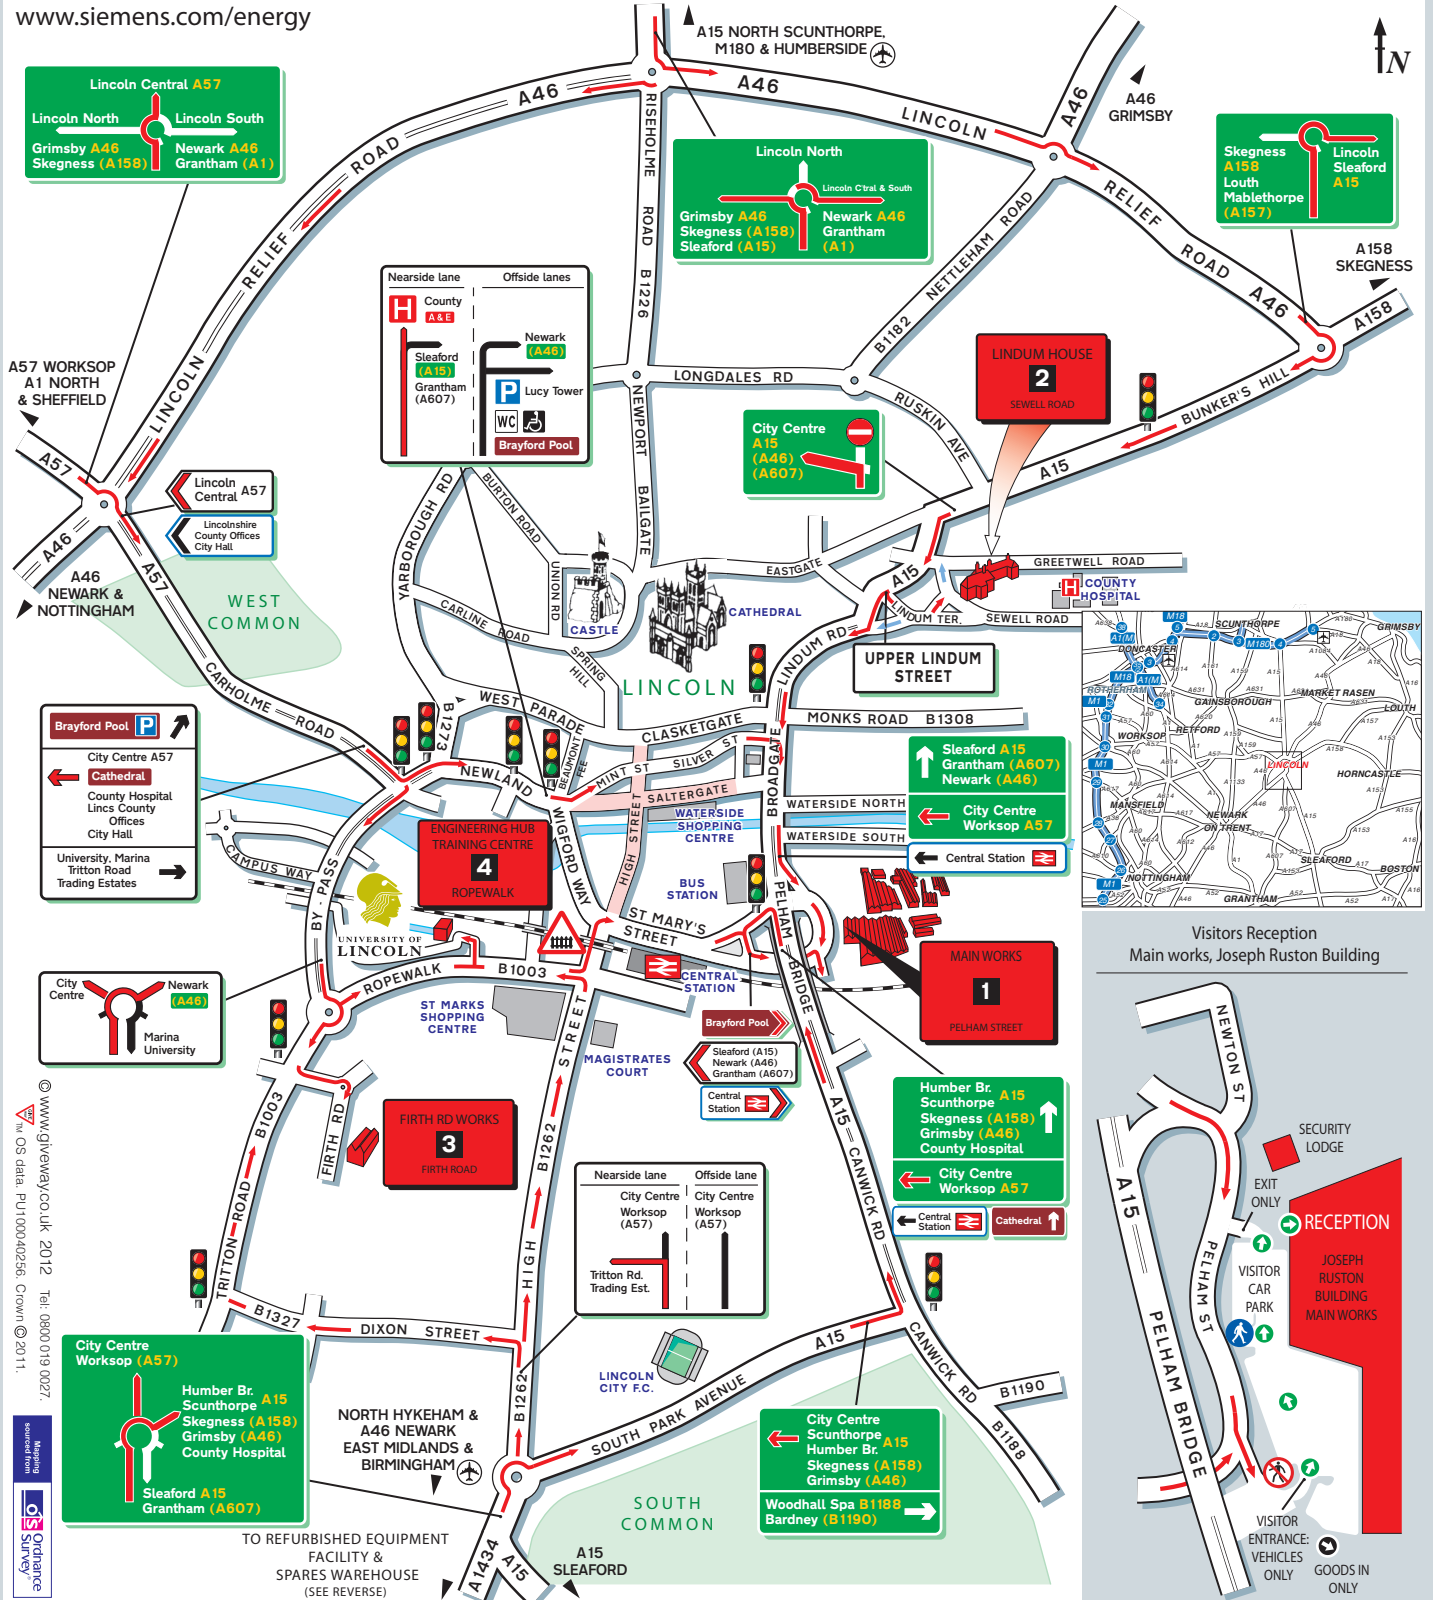

How to find us: Central Lincoln

Siemens Industrial Turbomachinery Ltd

SIEMENS

By Rail.
Lincoln Central Railway Station,
St. Mary's Street, Lincoln, LN5 7EW.
Tel: (enquiries); 0845 7484950

By Air.
East Midlands Airport
Approximately 45 minutes by taxi.
For more information visit
www.eastmidlandsairport.com

By Car.
From London or the south east, Lincoln can be reached by the A1 and A46 or M1 and A46. From the north access from the M180, via junction 4 and the A15.

Humberstone Airport
Approximately 50 minutes by taxi.
For more information visit
www.humberstoneairport.com

Birmingham Airport
Approximately 90 minutes by taxi.
For more information visit
www.birminghamairport.com

1. **1 Main works, Joseph Ruston Building, Pelham Street, Lincoln, LN5 7FD**
   Tel: 01522 584000 Fax: 01522 584900
   GPS: Lat. 53:13:36N (53.2267) Lon. 0:32:09W (-0.5358)
2. **2 Lindum House, Sewell Road, Lincoln, LN2 5RY**
   Tel: 01522 584976 Fax: 01522 568152
   GPS: Lat. 53:14:02N (53.2338) Lon. 0:31:40W (-0.5277)
3. **3 Firth Road Works, Firth Road, Lincoln, LN6 7AA**
   Tel: 01522 584000 Fax: 01522 584900
   GPS: Lat. 53:13:26N (53.2238) Lon. 0:33:00W (-0.5500)
4. **4 Siemens Training Centre, University of Lincoln Engineering Hub, Brayford Pool, Lincoln, LN6 7TS**
   Tel: 01522 583338

www.siemens.com/energy

© www.giveway.co.uk 2012. Tel: 0800 019 0027.
All OS data. PU10004256. Crown © 2011.

Map data provided from Ordnance Survey

TO REFURBISHED EQUIPMENT FACILITY & SPARES WAREHOUSE (SEE REVERSE)